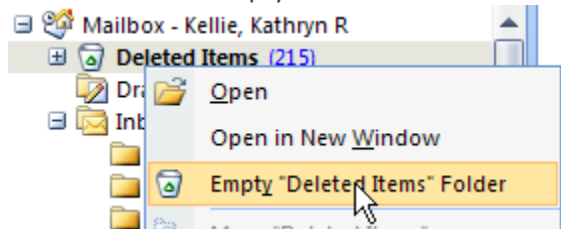

Empty Deleted Items

Delete All at One Time

Provided that you want to delete **ALL** your items in the Deleted Items folder, here's what you do
RIGHT mouse click on Deleted Items

LEFT mouse click Empty Deleted Items folder

Selectively Deleting Items from Inbox and Sent Folder

If you have a whole series:

Click on the first in the series, then SHIFT click on the last one in the series.

Press the Delete key, click Yes

If you have some here and there: