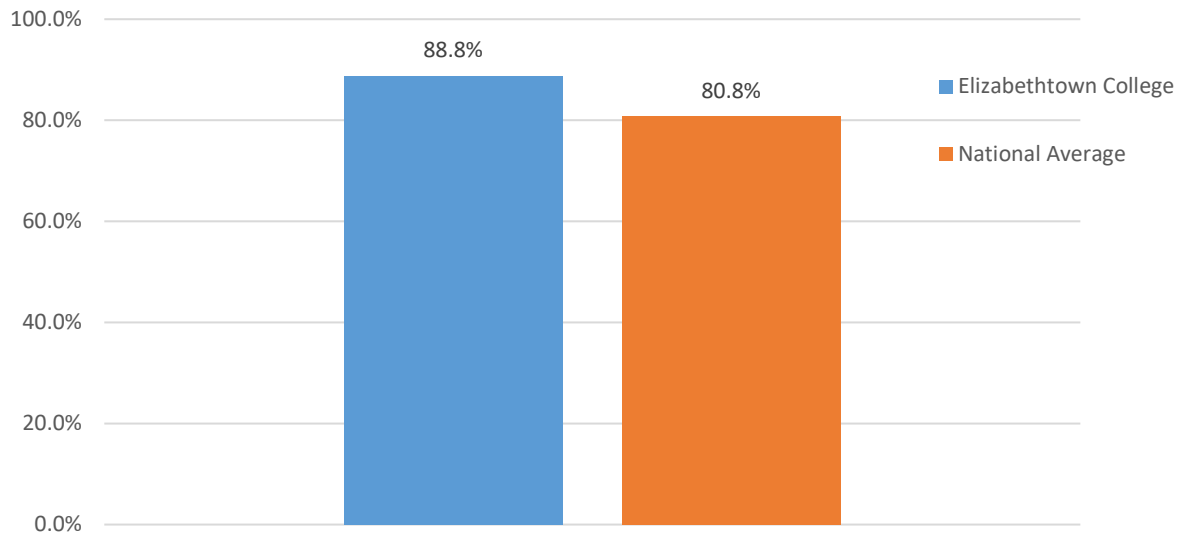

**First-Year to Sophomore Student Retention Rate
2017 Incoming-Fall Cohort
(Full-time, First-time, Degree-seeking, undergraduate students)**

* National Average = As of September 2018, the most recent national averages were prepared by NCES in December 2017 using the 2015 cohort. The national average displayed is for first-time, full-time, degree-seeking, students seeking a bachelor's degree at a 4-year institution.