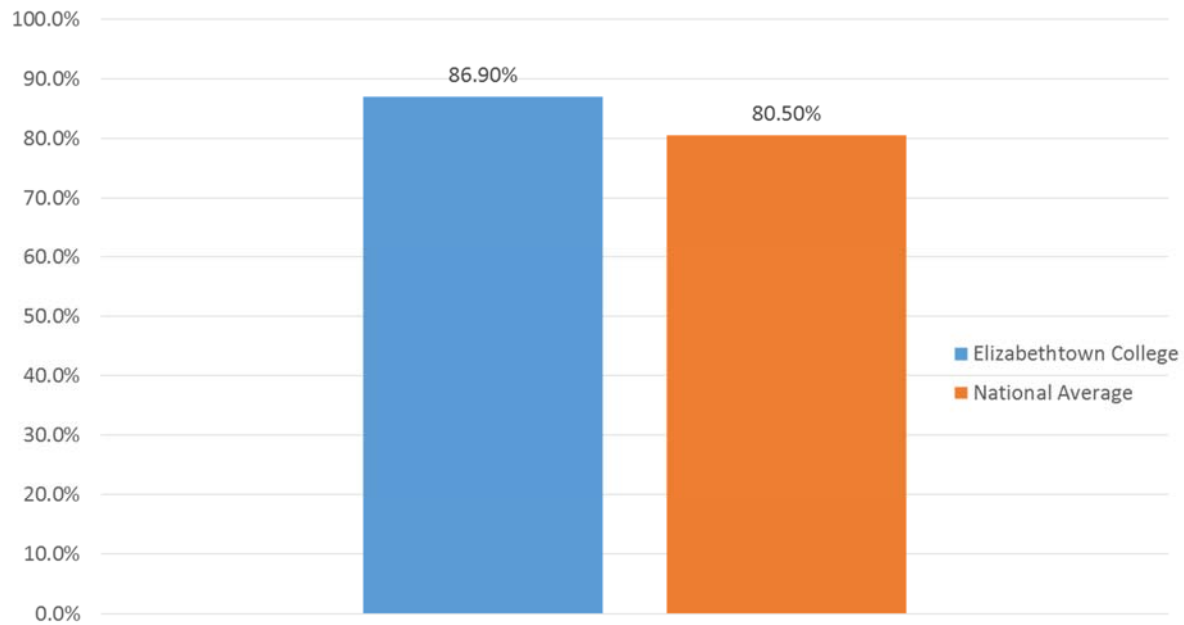

**First-Year to Sophomore Student Retention Rate
2015 Incoming-Fall Cohort
(Full-time, First-time, Degree-seeking, undergraduate students)**

* National Average = Based on national averages most recently published in December 2015 for first-time, full-time, degree-seeking, students seeking a bachelor's degree at a 4-year institution.