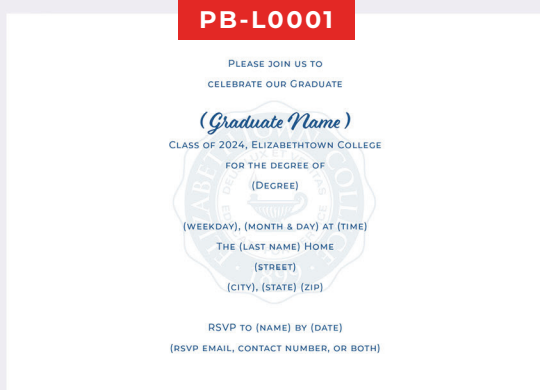

PRODUCT ID#: AB-P0001
AB-P0002
AB-P0003
AB-L0001
AB-L0002
AB-L0003
PB-P0001
PB-P0002
PB-L0001
PB-L0002

STOCK: 100# White Cardstock
FINISHING: 5"x7" flat, double-sided cards. Personalize with your own photos.
Envelopes, adhesive seals & custom return address included with each order.

Please join us to
celebrate our Graduate
(Graduate Name)
Class of 2024, Elizabethtown College
for the degree of
(Graduate Degree)
(weekday), (month & day) at (time)
The **(last name)** Home
(street)
(city), (state) (zip)
RSVP to **(name)** by **(date)**
(rsvp email, contact number or both)

MESSAGE TEXT

PB-L0001