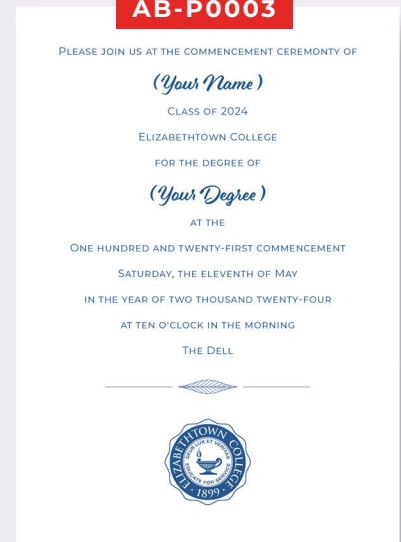

GRADUATION ANNOUNCEMENT BACK COVER

AB-P0001

AB-P0002

AB-P0003

The President, Trustees and Faculty of Elizabethtown College announce that

(Graduate Name)

is a candidate for the degree of

(Graduate Degree)

at the

One hundred and twenty-first commencement

Saturday, the eleventh of May

in the year of two thousand twenty-four

at ten o'clock in the morning

The Dell

AB-L0001

MESSAGE TEXT

AB-L0002

AB-L0003