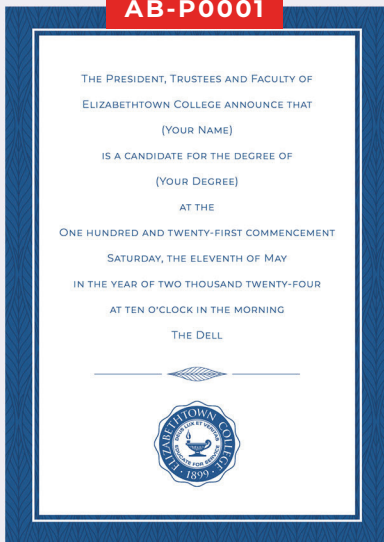

GRADUATION ANNOUNCEMENT BACK COVER

AB-P0001