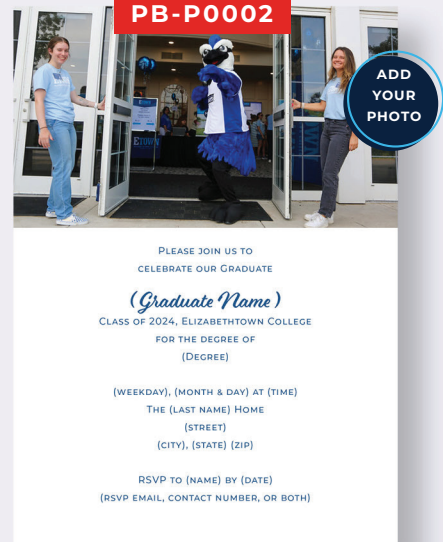

DAOK

PARTY INVITATION BACK COVER

PB-P0001

PB-P0002

PRODUCT ID#: AB-P0001
AB-P0002
AB-P0003
AB-L0001
AB-L0002
AB-L0003
PB-P0001
PB-P0002
PB-L0001
PB-L0002

STOCK: 100# White Cardstock
FINISHING: 5"x7" flat, double-sided cards. Personalize with your own photos.
Envelopes, adhesive seals & custom return address included with each order.

Please join us to
celebrate our Graduate
(Graduate Name)
Class of 2024, Elizabethtown College
for the degree of
(Graduate Degree)
(weekday), (month & day) at (time)
The **(last name)** Home
(street)
(city), (state) (zip)
RSVP to **(name)** by **(date)**
(rsvp email, contact number or both)

MESSAGE TEXT

PB-L0001

PB-L0002