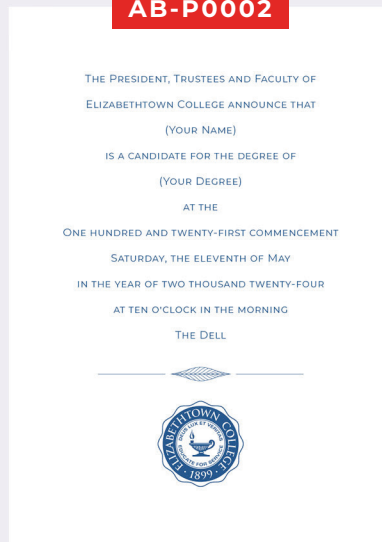

FINISHING: 5"x7" flat, double-sided cards. Personalize with your own photos.

Envelopes, adhesive seals & custom return address included with each order.

GRADUATION ANNOUNCEMENT BACK COVER

AB-P0001

AB-P0002