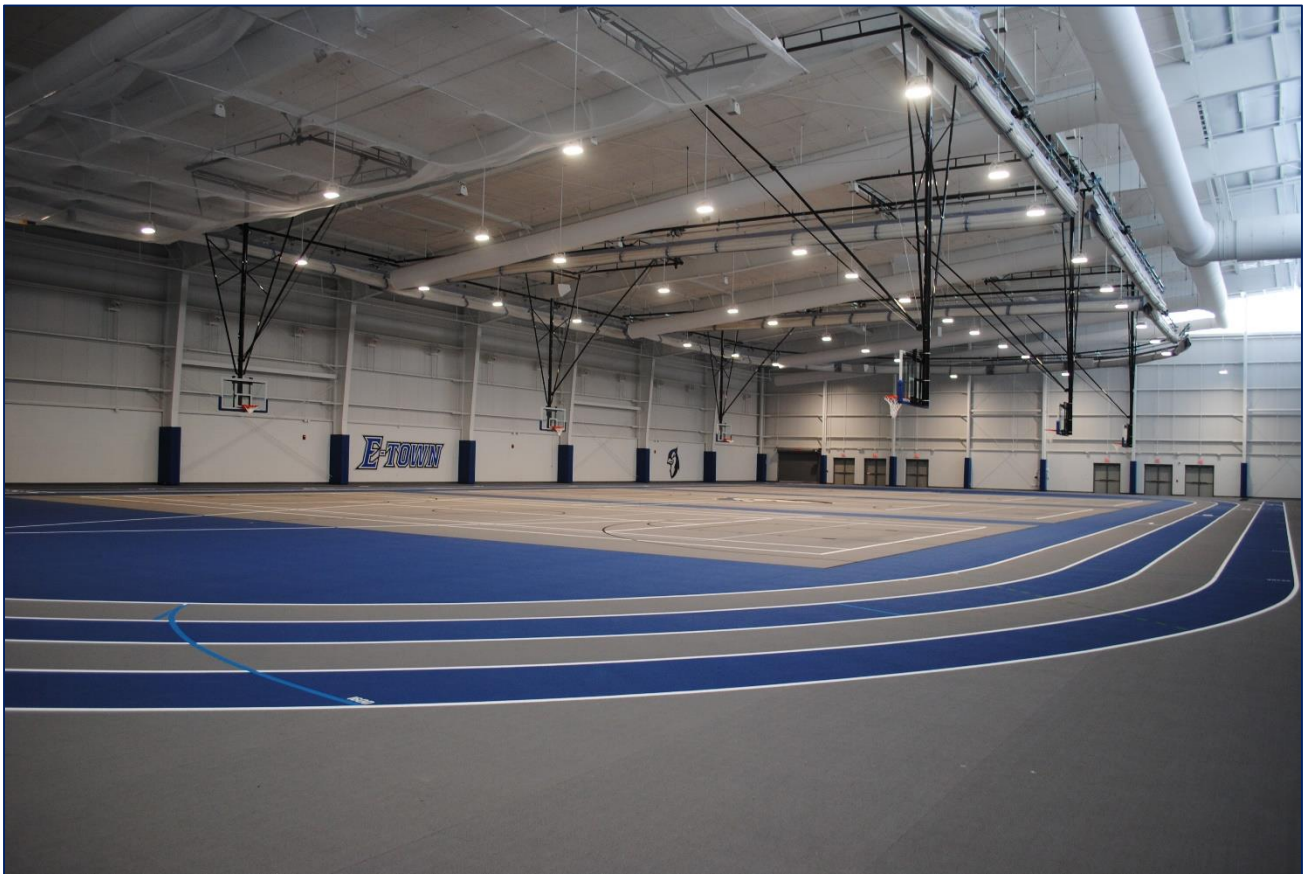

Royer Basement

“R BSMT”

Space Features

- ✓ Capacity: 50 persons
- ✓ Layout: As-Is, dance studio
- ✓ Mirrors
- ✓ TV & media cart

Note: Permission required from Area Coordinator in Residence Life