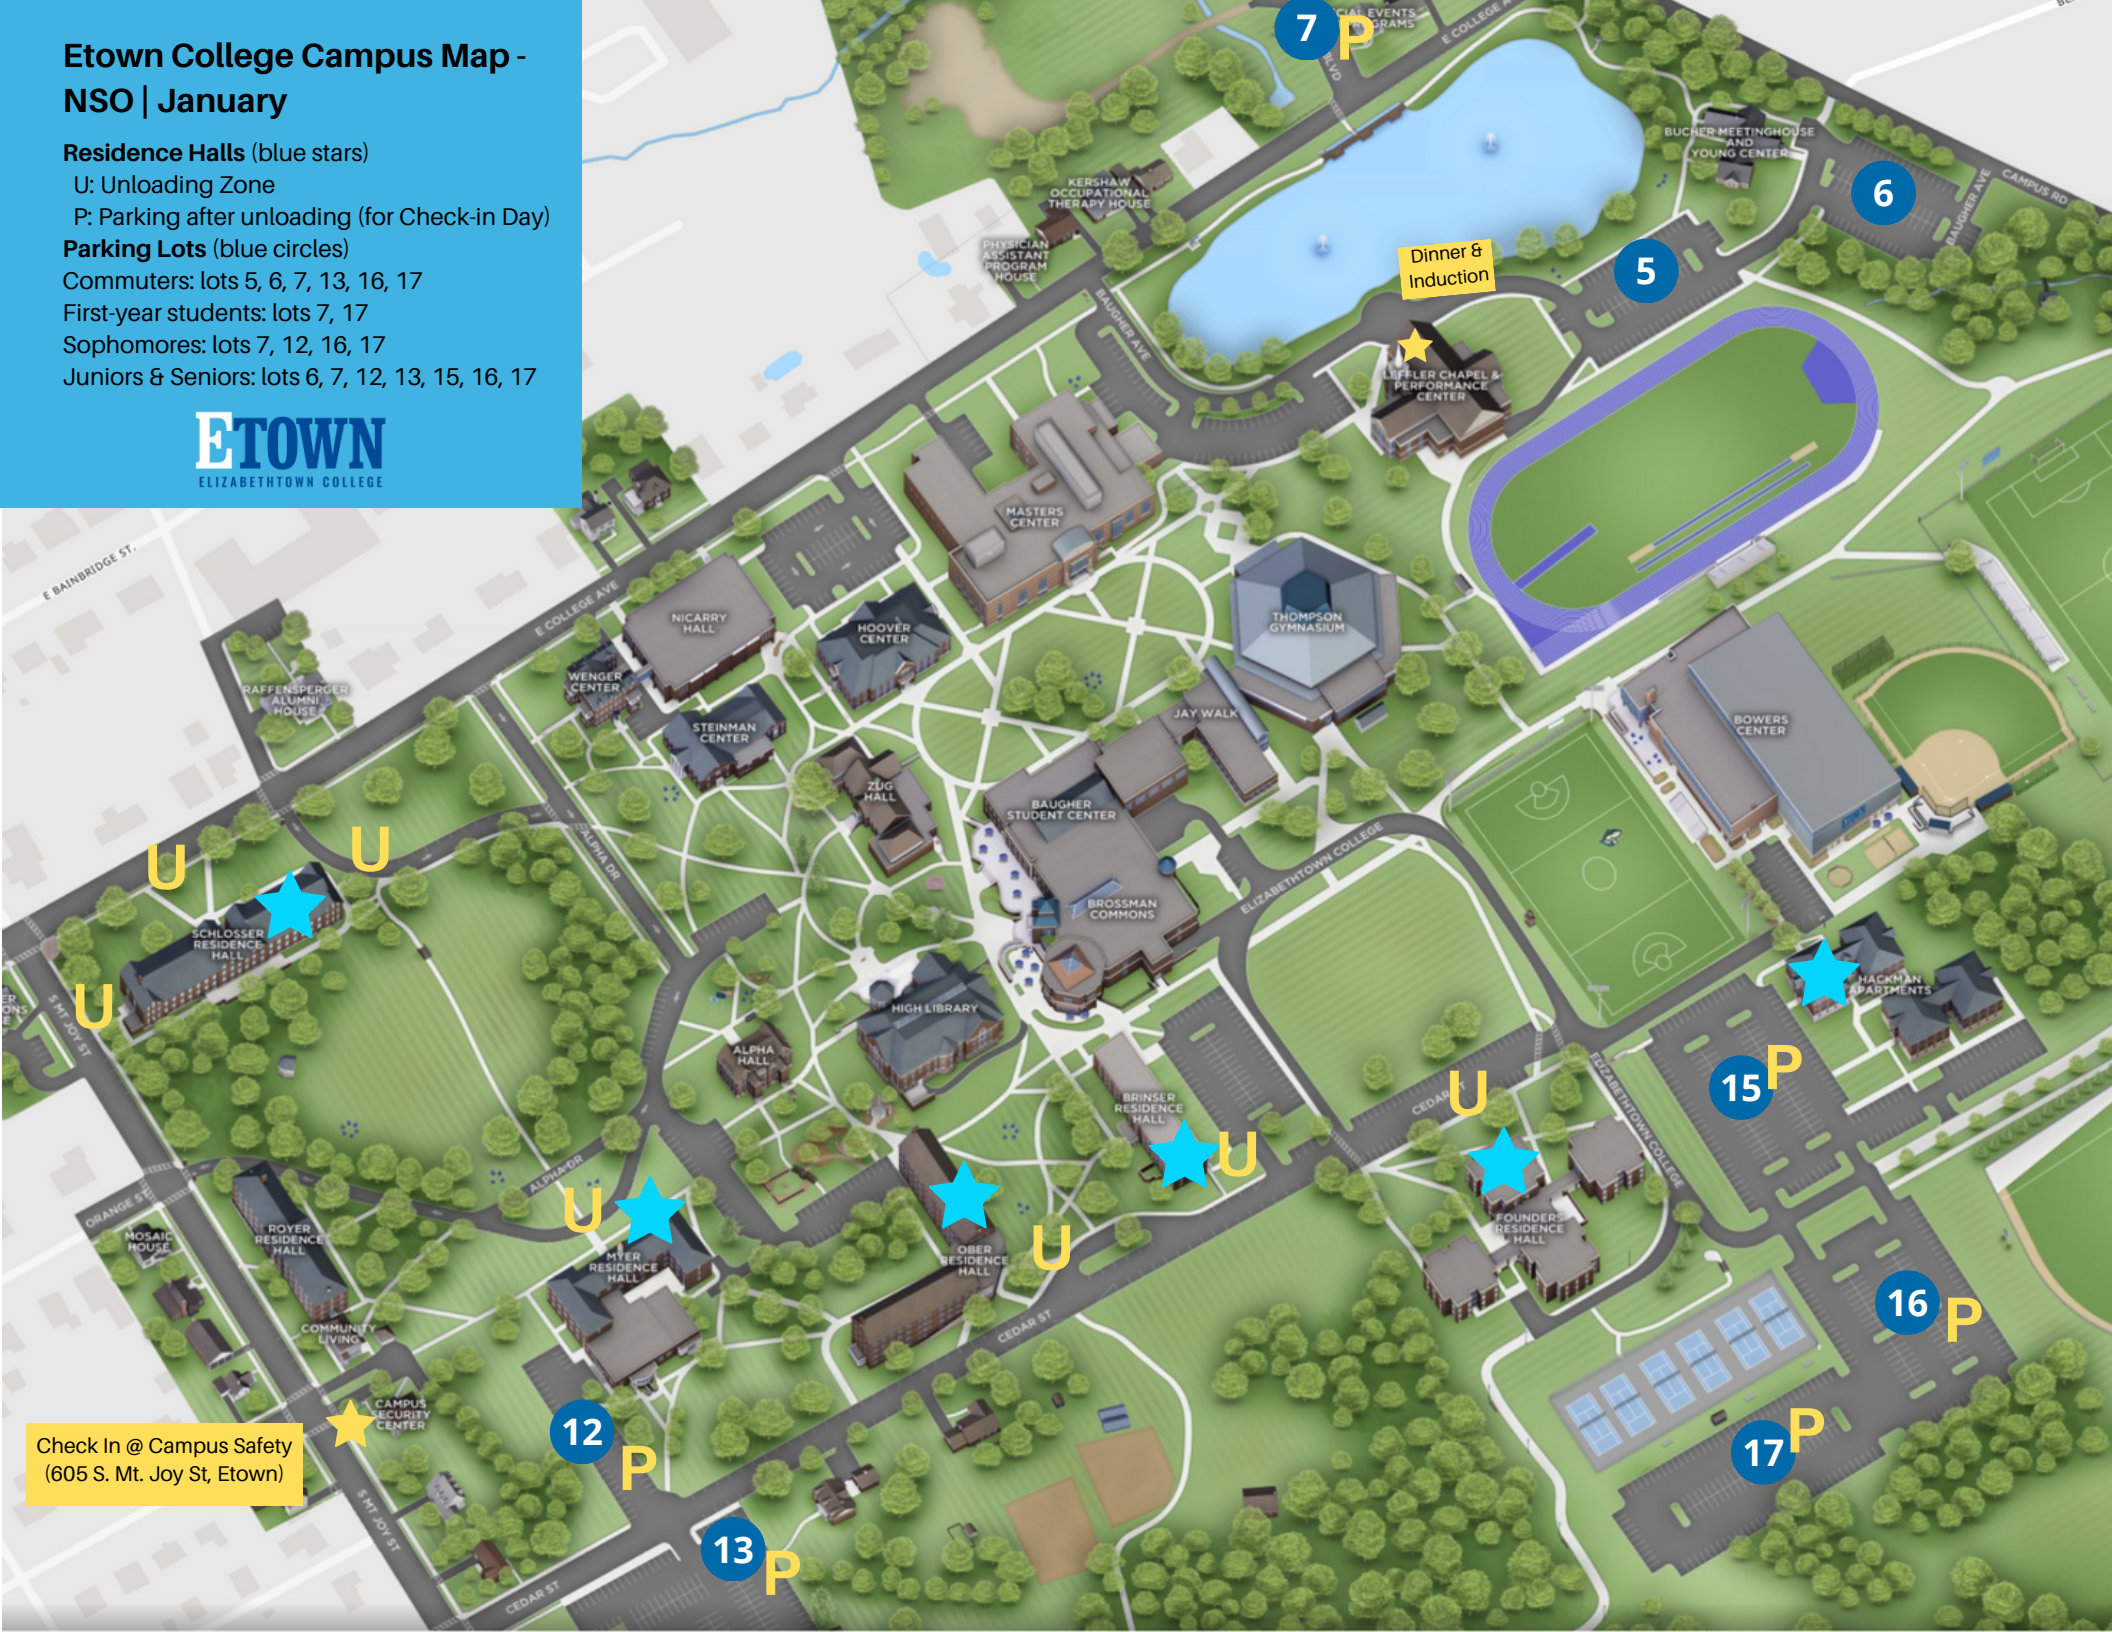

Etown College Campus Map - NSO | January

Residence Halls (blue stars)

U: Unloading Zone

P: Parking after unloading (for Check-in Day)

Parking Lots (blue circles)

Commuters: lots 5, 6, 7, 13, 16, 17

First-year students: lots 7, 17

Sophomores: lots 7, 12, 16, 17

Juniors & Seniors: lots 6, 7, 12, 13, 15, 16, 17

Check In @ Campus Safety
(605 S. Mt. Joy St, Etown)